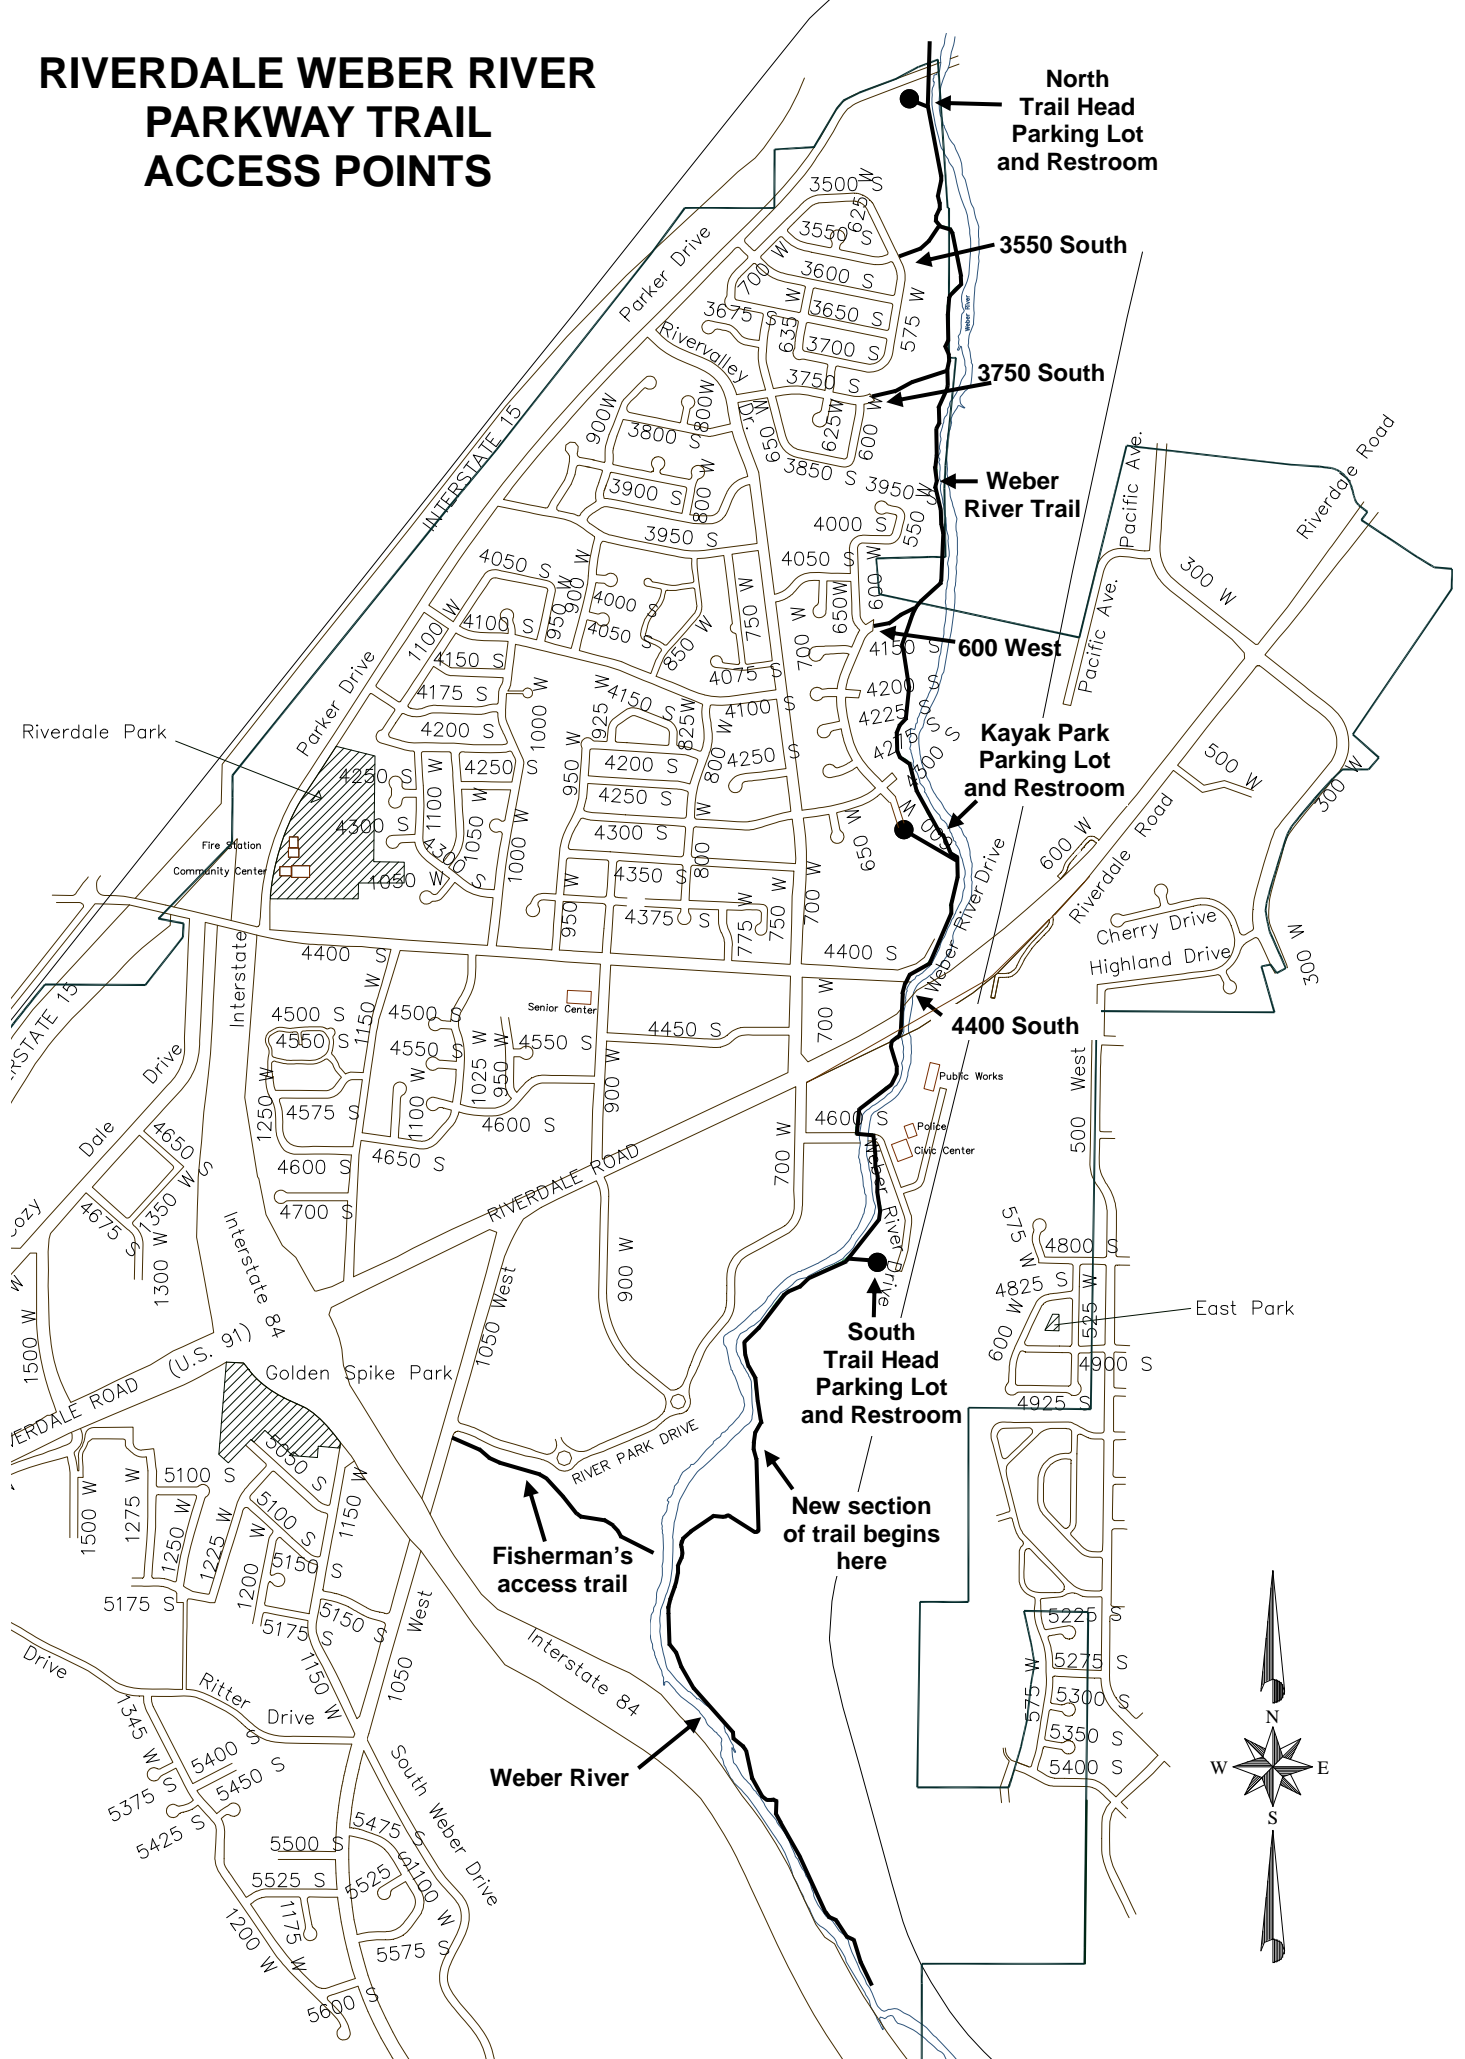

RIVERDALE WEBER RIVER PARKWAY TRAIL ACCESS POINTS

North
Trail Head
Parking Lot
and Restroom

3550 South

3750 South

Weber
River Trail

600 West

Kayak Park
Parking Lot
and Restroom

4400 South

South
Trail Head
Parking Lot
and Restroom

New section
of trail begins
here

Fisherman's
access trail

Weber River