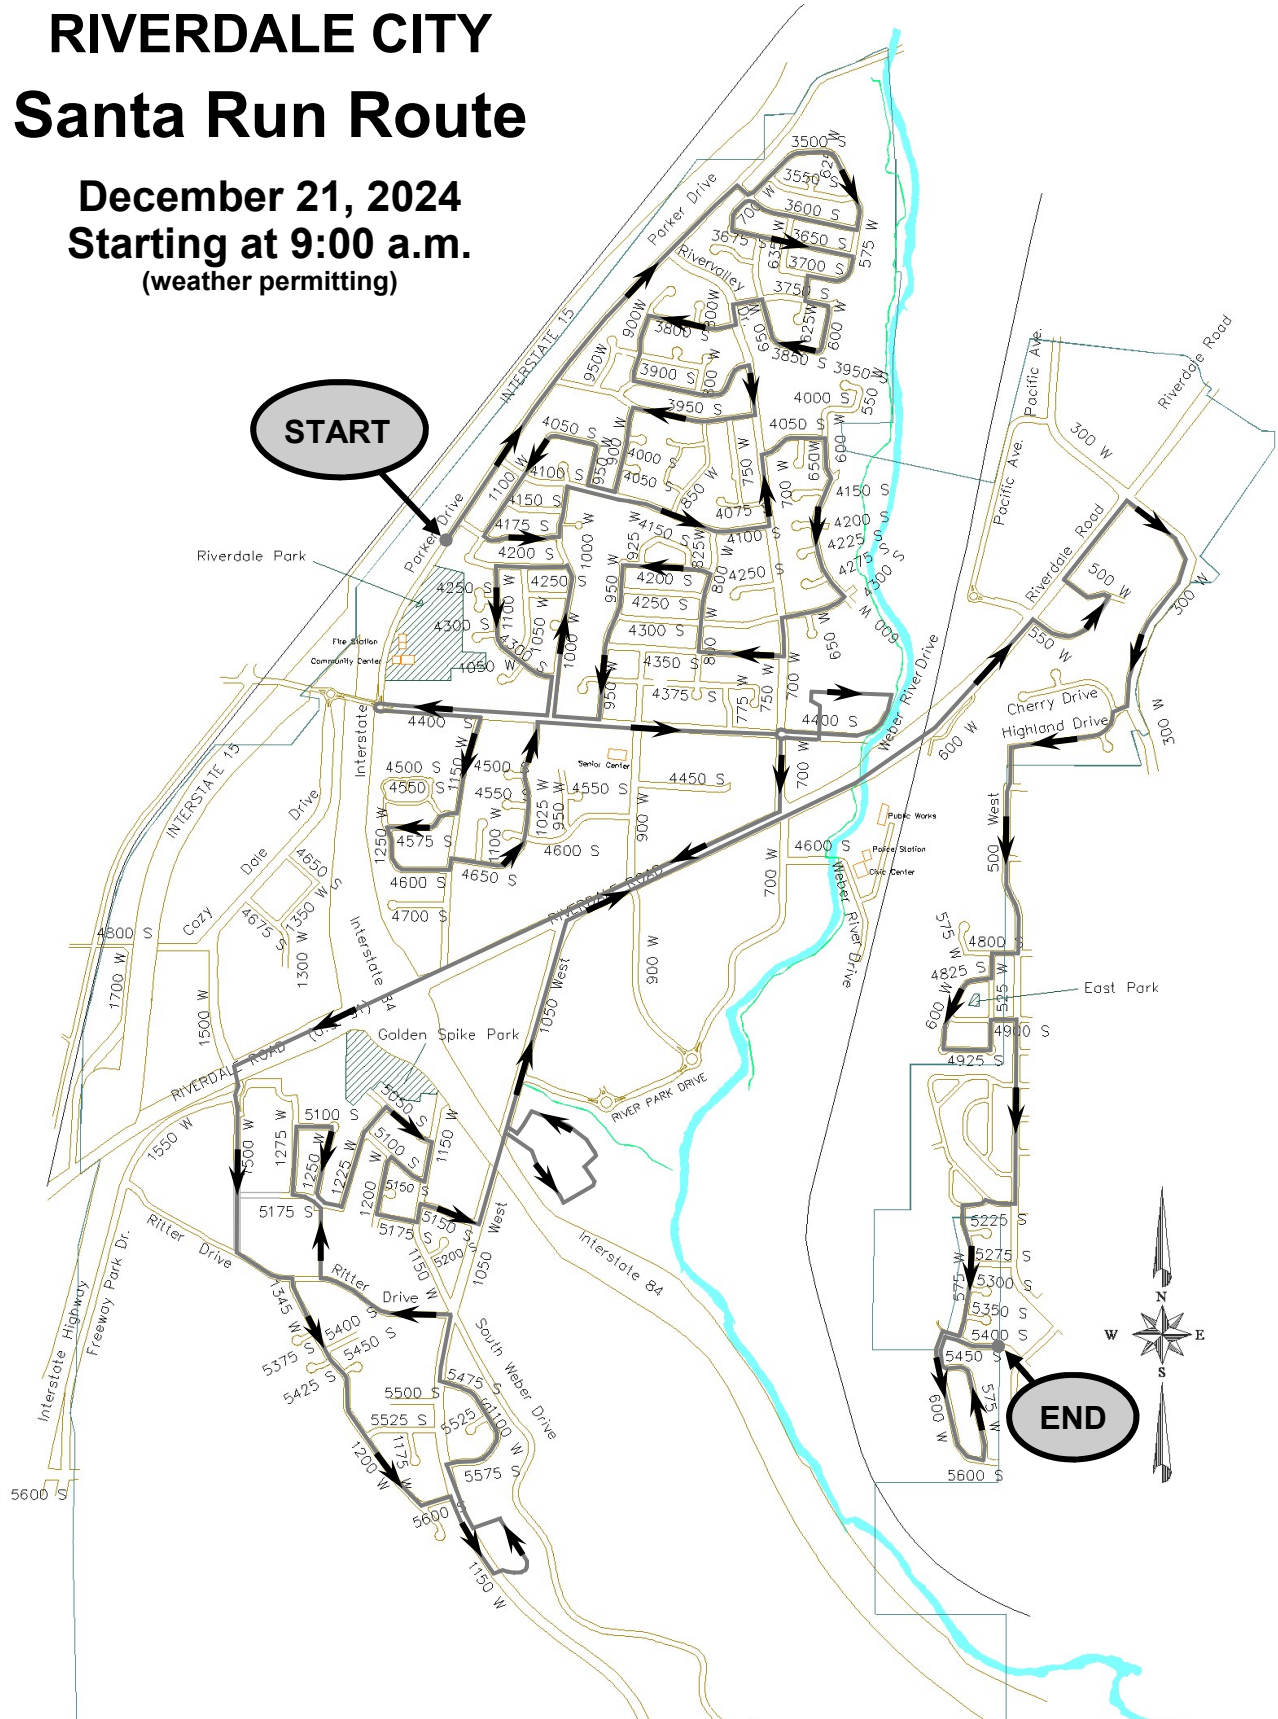

RIVERDALE CITY Santa Run Route

December 21, 2024
Starting at 9:00 a.m.
(weather permitting)

If bad weather or emergency calls prevent Santa from riding on the fire truck, kids can come by the Community Center from 11:00 a.m. - 1:00 p.m. to greet Santa.